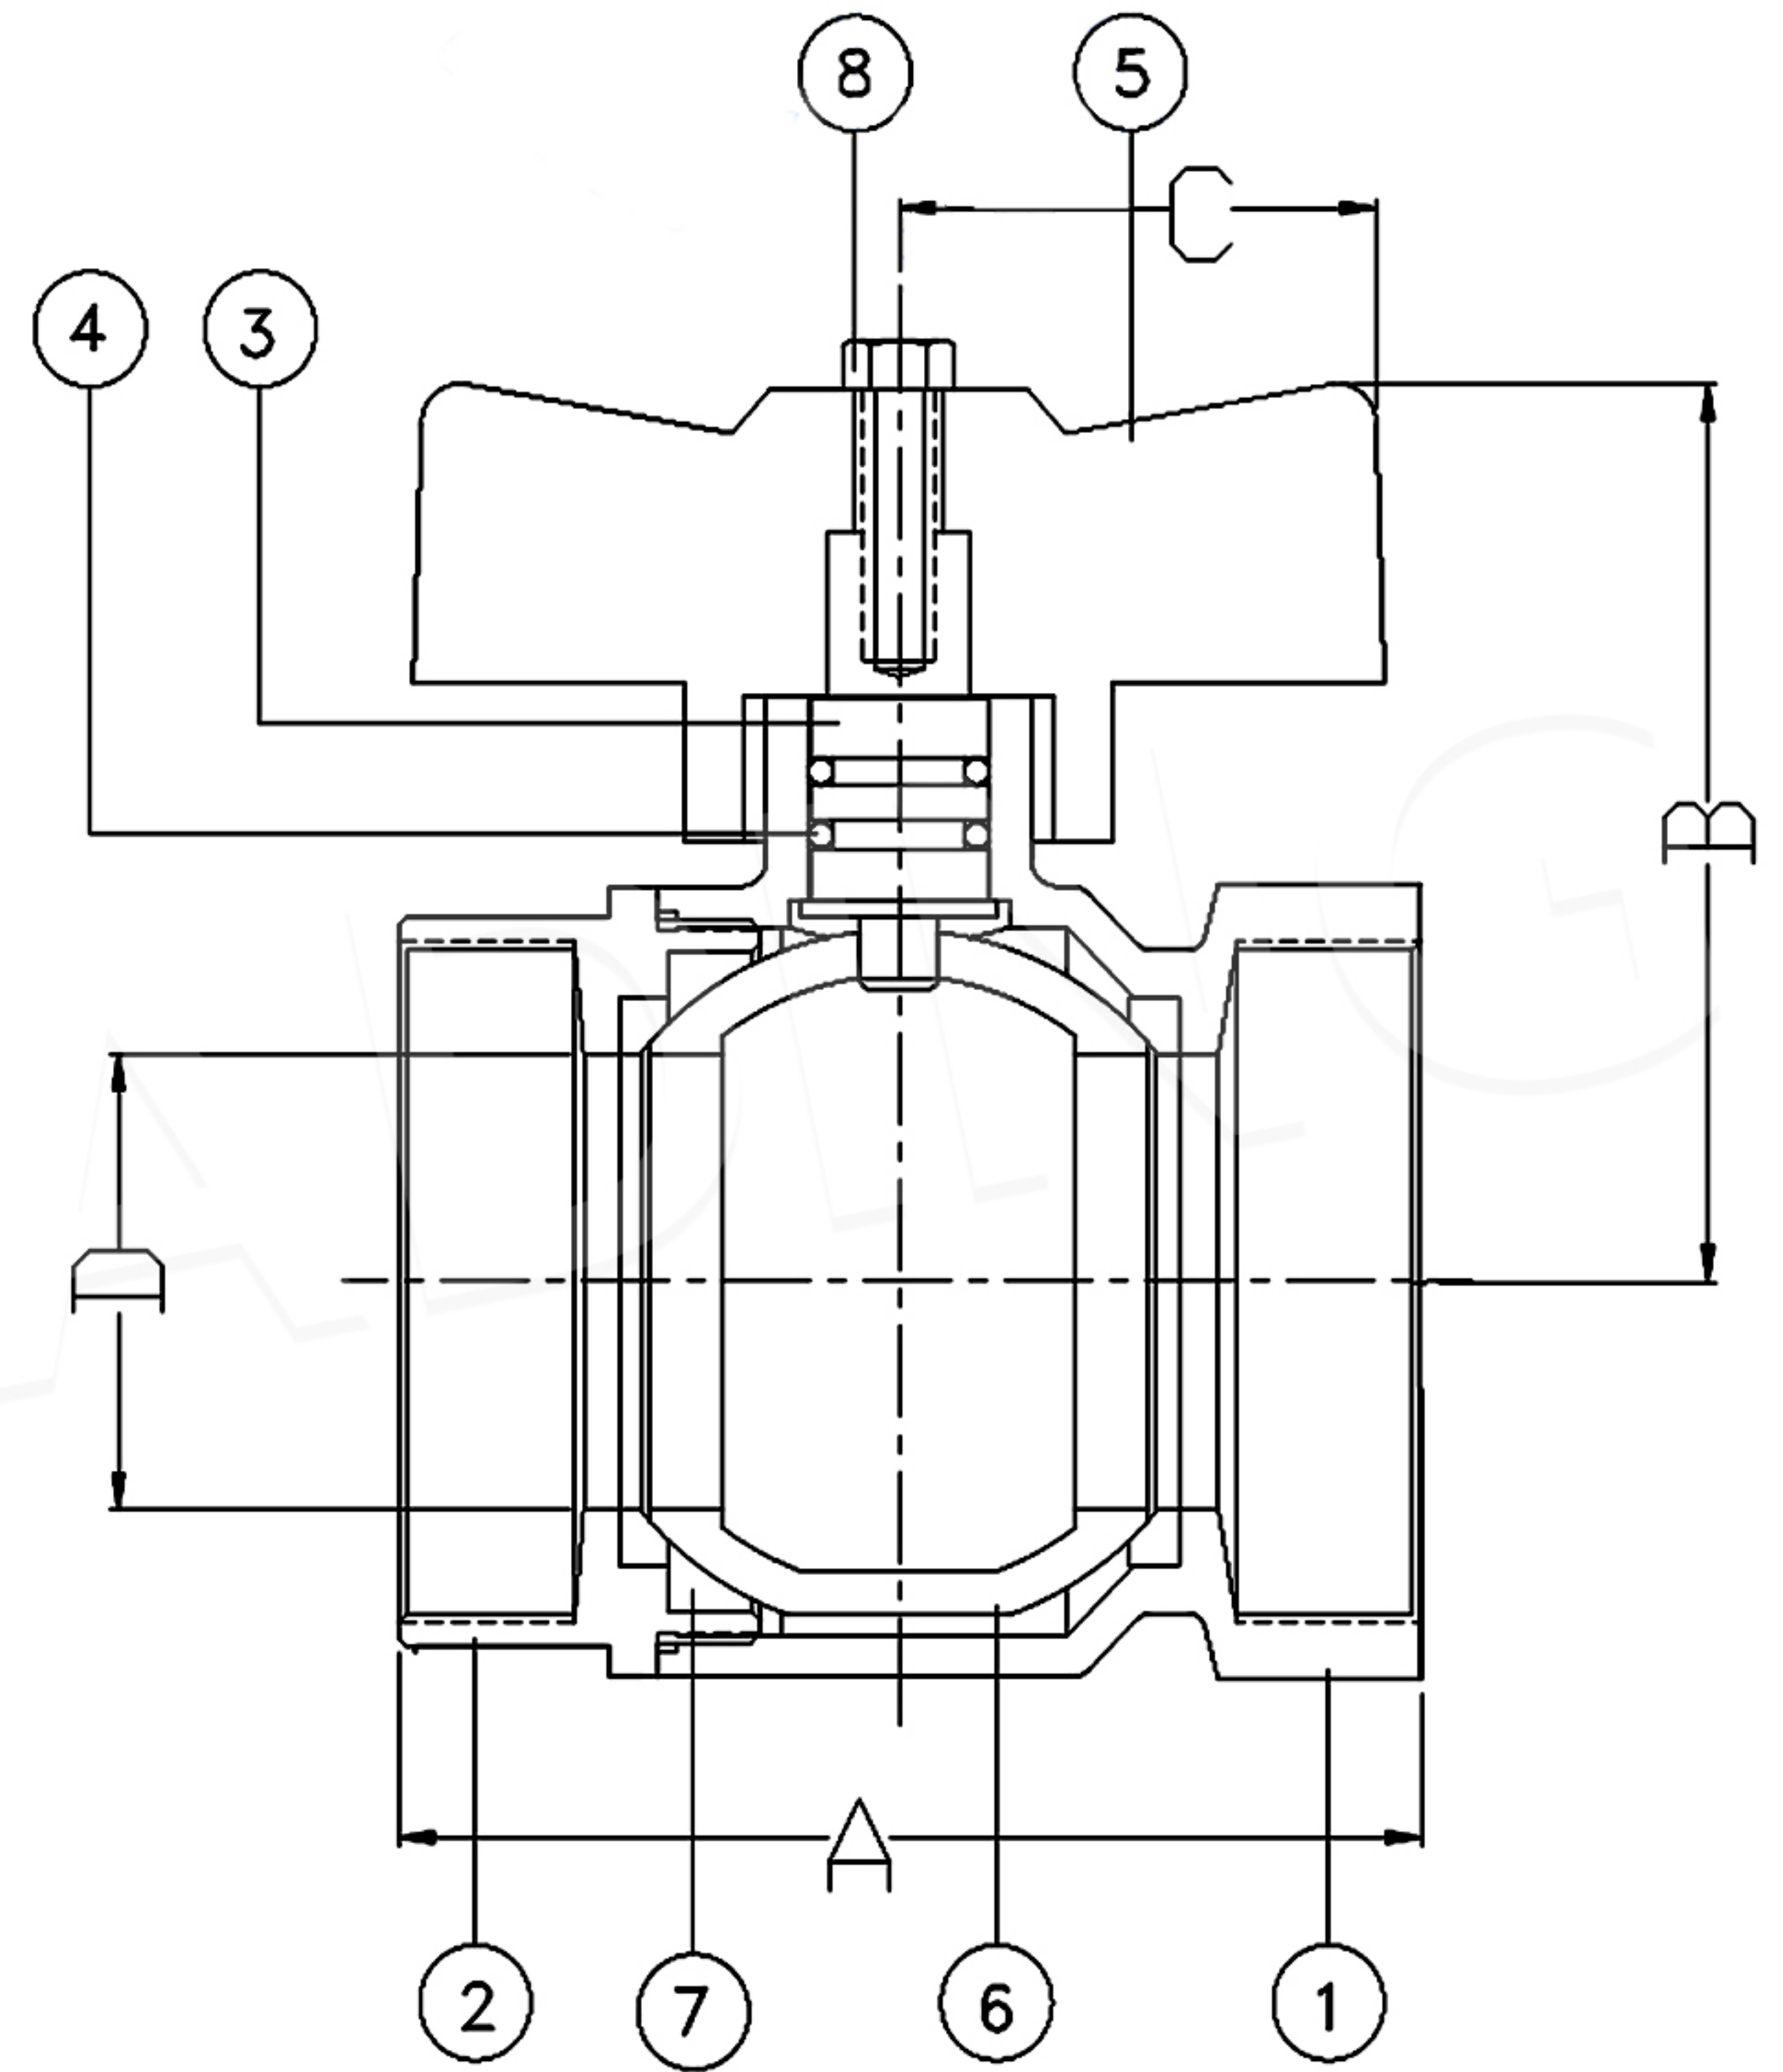

## COCKS and VALVES

BALL VALVE (WING HANDLE) MODEL OV  
บอลวาล์วหางปลา NO.613

Dimension in mm.

SIZE	A	B	C	D	E
1/2"	50	37	PT1/2"	12	-

NO.	NAME	MATERIAL
1	Body	Brass with nickel plated
2	Cap	Brass with nickel plated
3	Stem	Brass Rod
4	O-Ring	Rubber
5	Lever	Aluminium alloy with painting
6	Ball	Brass with chrome plated
7	Packing	Teflon
8	Screw	Steel